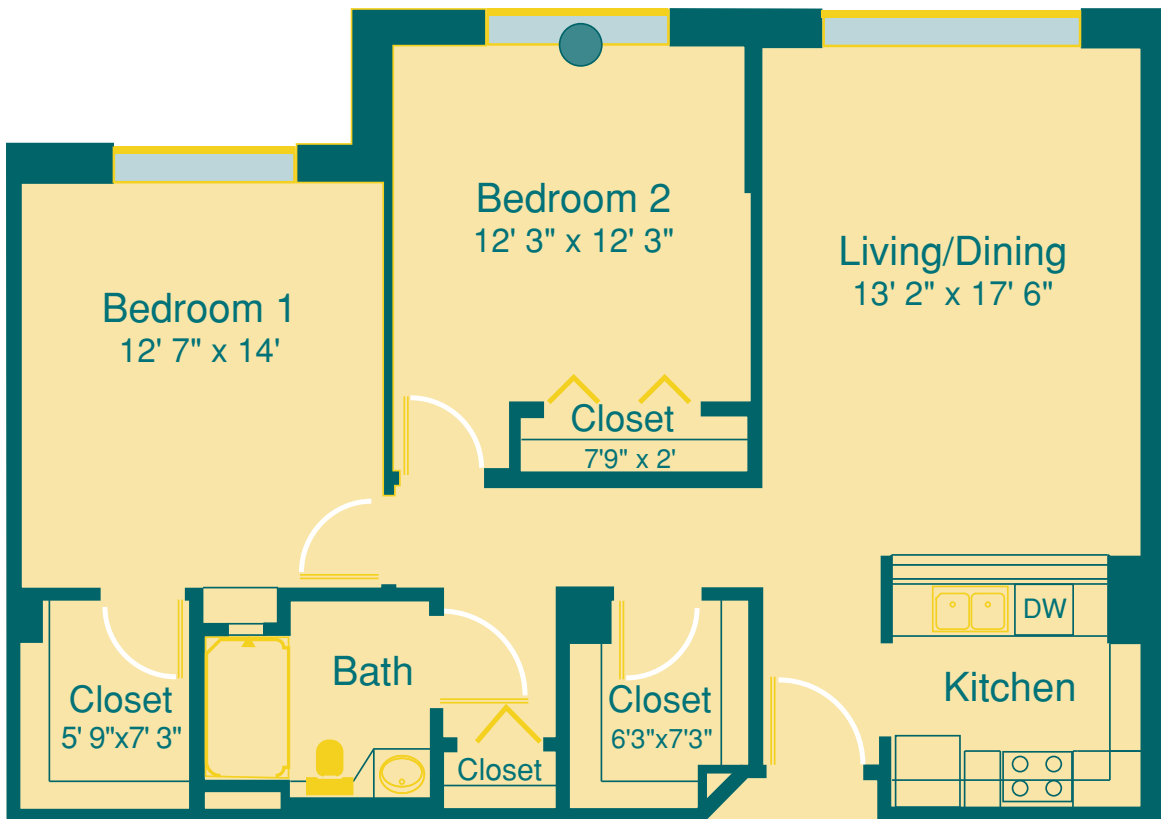

DYRNESS

2 Bedrooms & 1 Bath
996 Sq. Ft.

625 Robert Fulton Highway | Quarryville, PA 17566-1400
www.Quarryville.com | Phone: (888) 786-7331