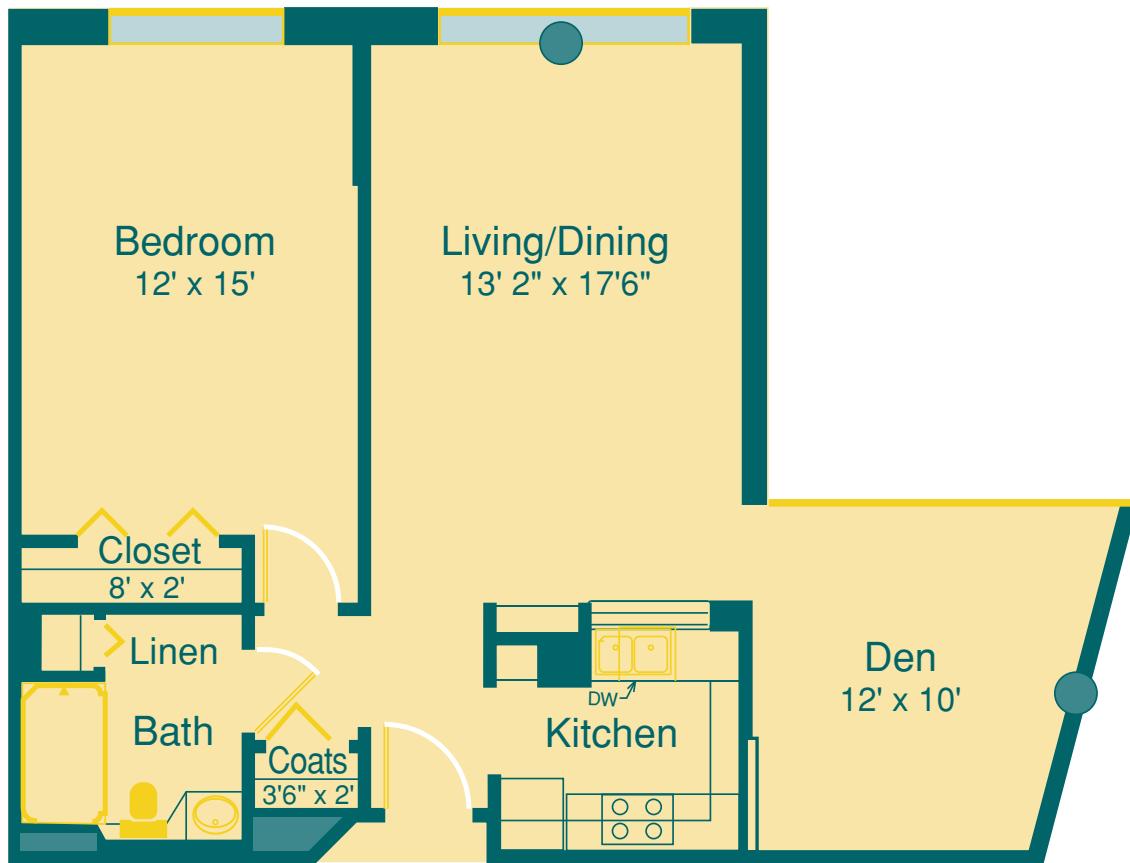

DYRNESS

1 Bedroom with Den
782 Sq. Ft.

625 Robert Fulton Highway | Quarryville, PA 17566-1400
www.Quarryville.com | Phone: (888) 786-7331