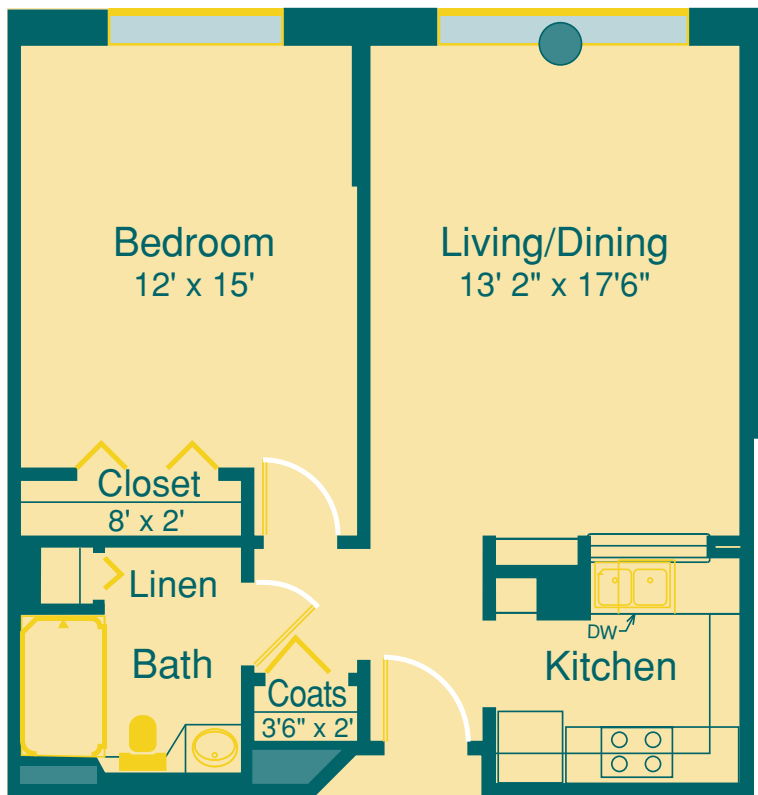

DYRNESS

*1 Bedroom
662 Sq. Ft.*

625 Robert Fulton Highway | Quarryville, PA 17566-1400
www.Quarryville.com | Phone: (888) 786-7331